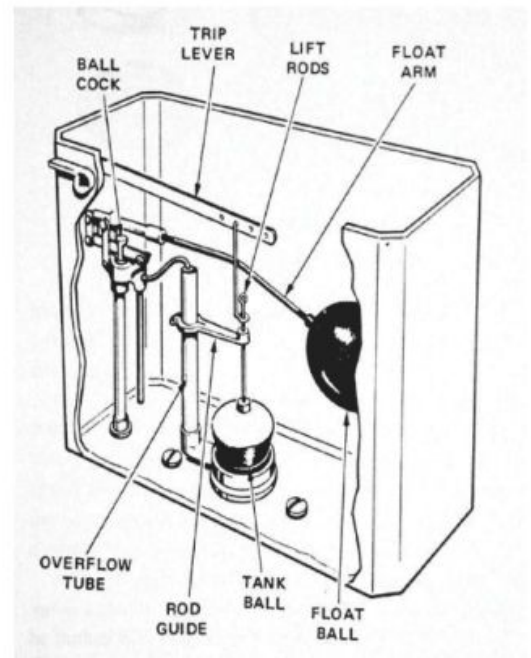

CISTERN INTERNAL FITTING